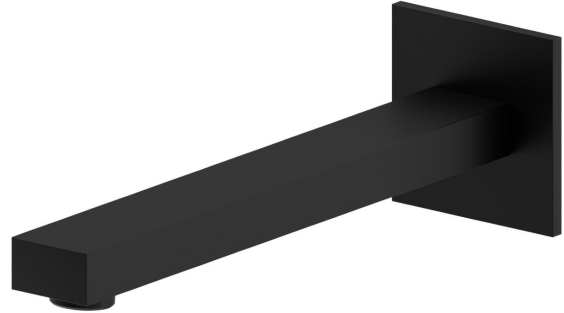

ERGO-Q

66488.01.093

Wall spout for bath group with 1/2" connection - finish Matt Black

L=233 mm

Matt Black

FEATURES

Material	Brass
Installation	Wall mounted
Hole type	Single hole

TECHNICAL DRAWING

ERGO-Q

66488.01.093

Wall spout for bath group with 1/2" connection - finish Matt Black

AVAILABLE FINISHES

01.093

Matt Black

21.018

finish Chrome