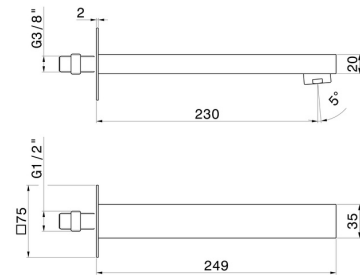

ERGO-Q

66488.01.093

Wall spout for bath group with 1/2" connection - finish Matt Black

L=233 mm

Matt Black

FEATURES

Material	Brass
Installation	Wall mounted
Hole type	Single hole

TECHNICAL DRAWING

ERGO-Q

66488.01.093

Wall spout for bath group with 1/2" connection - finish Matt Black

AVAILABLE FINISHES

01.093

Matt Black

21.018

finish Chrome