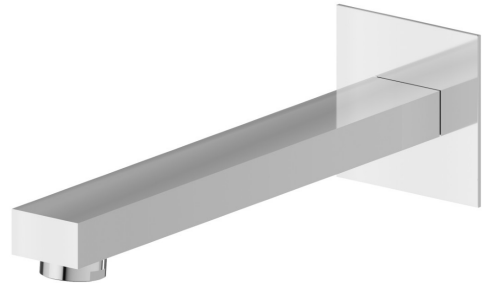

ERGO-Q

66488.21.018

Wall spout for bath group with 1/2" connection - finish Chrome

L=233 mm

Chrome

FEATURES

Material	Brass
Installation	Wall mounted
Hole type	Single hole

TECHNICAL DRAWING

ERGO-Q

66488.21.018

Wall spout for bath group with 1/2" connection - finish Chrome

AVAILABLE FINISHES

21.018

Chrome

01.093

finish Matt Black