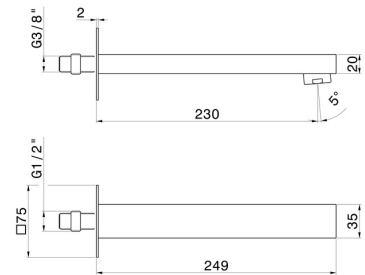

ERGO-Q

66488.21.018

Wall spout for bath group with 1/2" connection - finish Chrome

L=233 mm

Chrome

FEATURES

Material	Brass
Installation	Wall mounted
Hole type	Single hole

TECHNICAL DRAWING

ERGO-Q

66488.21.018

Wall spout for bath group with 1/2" connection - finish Chrome

AVAILABLE FINISHES

21.018

Chrome

01.093

finish Matt Black