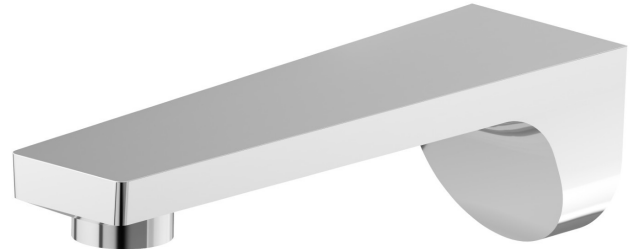

## 67587.21.018

Wall spout for bath group with 1/2" connection - finish Chrome

L=165 mm

Chrome

### FEATURES

---

Material  
Installation

**Brass**  
**Wall mounted**

### TECHNICAL DRAWING

---

**PARK L.E.**

**67587.21.018**

Wall spout for bath group with 1/2" connection - finish Chrome

**AVAILABLE FINISHES**

---

**21.018**

Chrome

**61.020**

finish PVD Glossy Gold