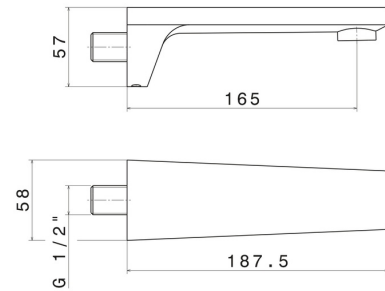

## 67587.21.018

Wall spout for bath group with 1/2" connection - finish Chrome

L=165 mm

Chrome

### FEATURES

---

Material  
Installation

**Brass**  
**Wall mounted**

### TECHNICAL DRAWING

---

**PARK L.E.**

**67587.21.018**

Wall spout for bath group with 1/2" connection - finish Chrome

**AVAILABLE FINISHES**

---

**21.018**