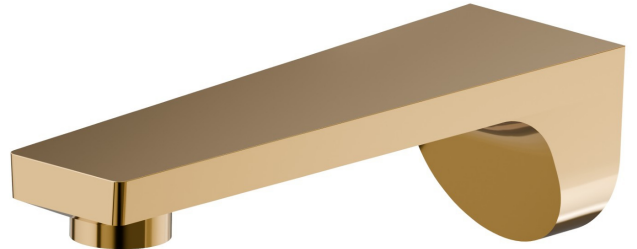

PARK L.E.

67587.61.020

Wall spout for bath group with 1/2" connection - finish PVD
Glossy Gold

L=165 mm

PVD Glossy Gold

FEATURES

Material

Brass

Installation

Wall mounted

TECHNICAL DRAWING

PARK L.E.

67587.61.020

Wall spout for bath group with 1/2" connection - finish PVD Glossy Gold

AVAILABLE FINISHES

61.020

PVD Glossy Gold

21.018

finish Chrome