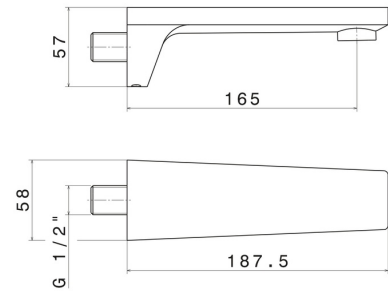

PARK L.E.

67587.61.020

Wall spout for bath group with 1/2" connection - finish PVD
Glossy Gold

L=165 mm

PVD Glossy Gold

FEATURES

Material

Brass

Installation

Wall mounted

TECHNICAL DRAWING

PARK L.E.

67587.61.020

Wall spout for bath group with 1/2" connection - finish PVD Glossy Gold

AVAILABLE FINISHES

61.020