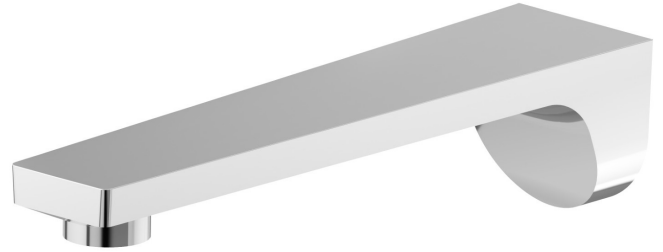

PARK L.E.

67588.21.018

Wall spout for bath group with 1/2" connection - finish Chrome

L=215 mm

FEATURES

Material	Brass
Installation	Wall mounted

TECHNICAL DRAWING

PARK L.E.

67588.21.018

Wall spout for bath group with 1/2" connection - finish Chrome

AVAILABLE FINISHES

21.018

Chrome

61.020

finish PVD Glossy Gold