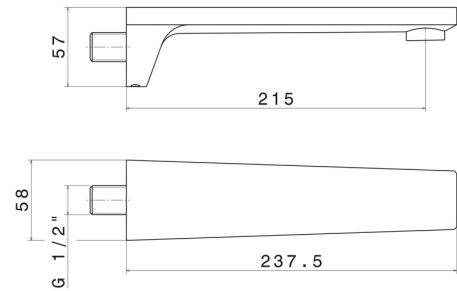

PARK L.E.

67588.21.018

Wall spout for bath group with 1/2" connection - finish Chrome

L=215 mm

FEATURES

Material	Brass
Installation	Wall mounted

TECHNICAL DRAWING

PARK L.E.

67588.21.018

Wall spout for bath group with 1/2" connection - finish Chrome

AVAILABLE FINISHES

21.018

Chrome

61.020

finish PVD Glossy Gold