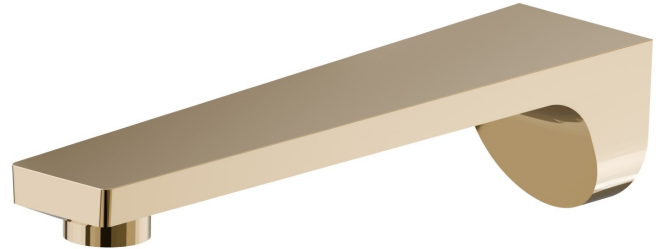

# PARK L.E.

**67588.61.020**

Wall spout for bath group with 1/2" connection - finish PVD  
Glossy Gold

L=215 mm

PVD Glossy Gold

## FEATURES

---

Material	<b>Brass</b>
Installation	<b>Wall mounted</b>

## TECHNICAL DRAWING

---

**PARK L.E.**

**67588.61.020**

Wall spout for bath group with 1/2" connection - finish PVD Glossy Gold

**AVAILABLE FINISHES**

---

**61.020**

PVD Glossy Gold

**21.018**

finish Chrome