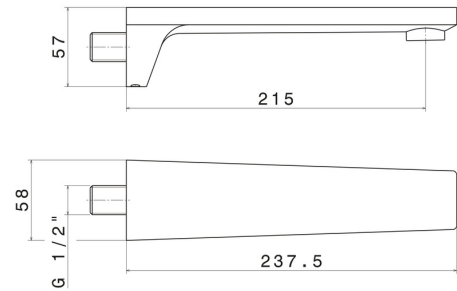

# PARK L.E.

**67588.61.020**

Wall spout for bath group with 1/2" connection - finish PVD  
Glossy Gold

L=215 mm

PVD Glossy Gold

## TECHNICAL DRAWING

---

**PARK L.E.**

**67588.61.020**

Wall spout for bath group with 1/2" connection - finish PVD Glossy Gold

**AVAILABLE FINISHES**

---

**61.020**