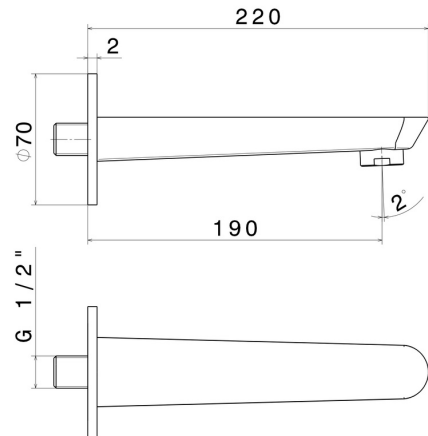

O'RAMA

68487.01.093

Wall spout for bath group with 1/2" connection - finish Matt Black

L=190 mm. Ø70

FEATURES

Material	Brass
Installation	Wall mounted

TECHNICAL DRAWING

O'RAMA

68487.01.093

Wall spout for bath group with 1/2" connection - finish Matt Black

AVAILABLE FINISHES

01.093

Matt Black

21.018

finish Chrome

61.020