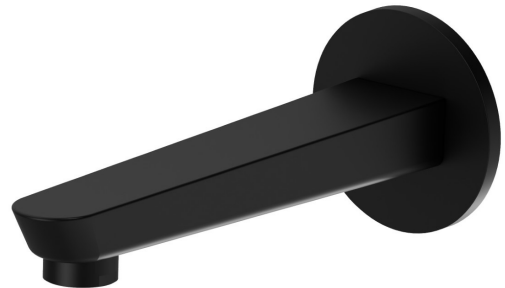

O'RAMA

68487.01.093

Wall spout for bath group with 1/2" connection - finish Matt Black

L=190 mm. Ø70

FEATURES

Material	Brass
Installation	Wall mounted

TECHNICAL DRAWING

O'RAMA

68487.01.093

Wall spout for bath group with 1/2" connection - finish Matt Black

AVAILABLE FINISHES

01.093

Matt Black

21.018

finish Chrome

61.020

finish PVD Glossy Gold

M0.070

finish Titanium Satin

M0.071

finish Gold Satin

M0.072

finish Copper Satin

M0.075

finish Copper Glossy