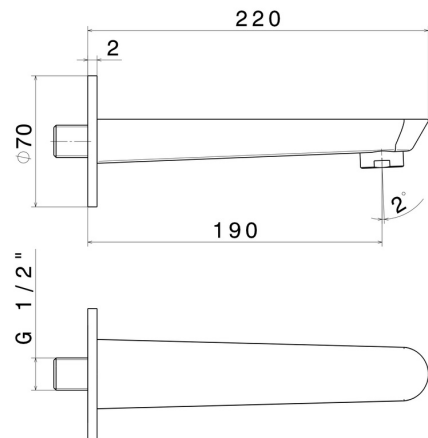

O'RAMA

68487.21.018

Wall spout for bath group with 1/2" connection - finish Chrome

L=190 mm. Ø70

FEATURES

Material	Brass
Installation	Wall mounted

TECHNICAL DRAWING

O'RAMA
68487.21.018

Wall spout for bath group with 1/2" connection - finish Chrome

AVAILABLE FINISHES

21.018
Chrome

01.093
finish Matt Black

61.020
finish PVD Glossy Gold

M0.070
finish Titanium Satin

M0.071
finish Gold Satin

M0.072
finish Copper Satin