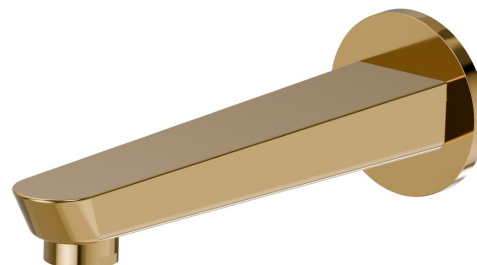

O'RAMA

68487.61.020

Wall spout for bath group with 1/2" connection - finish PVD
Glossy Gold

L=190 mm. Ø70

FEATURES

Material	Brass
Installation	Wall mounted

TECHNICAL DRAWING

O'RAMA

68487.61.020

Wall spout for bath group with 1/2" connection - finish PVD Glossy Gold

AVAILABLE FINISHES

61.020

PVD Glossy Gold

01.093

finish Matt Black

21.018

finish Chrome

M0.070

finish Titanium Satin

M0.071

finish Gold Satin

M0.072

finish Copper Satin

M0.075

finish Copper Glossy