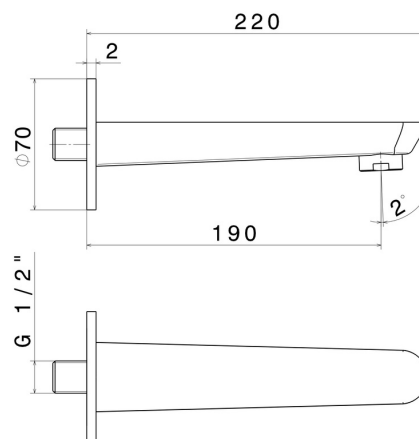

O'RAMA

68487.61.020

Wall spout for bath group with 1/2" connection - finish PVD
Glossy Gold

L=190 mm. Ø70

FEATURES

Material	Brass
Installation	Wall mounted

TECHNICAL DRAWING

O'RAMA

68487.61.020

Wall spout for bath group with 1/2" connection - finish PVD Glossy Gold

AVAILABLE FINISHES

61.020

PVD Glossy Gold

01.093

finish Matt Black

21.018