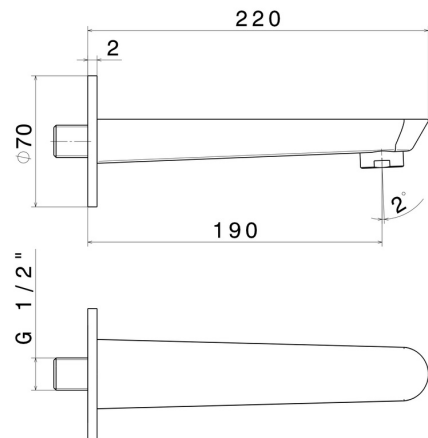

O'RAMA

68487.M0.070

Wall spout for bath group with 1/2" connection - finish
Titanium Satin

L=190 mm. Ø70

FEATURES

Material	Brass
Installation	Wall mounted

TECHNICAL DRAWING

O'RAMA

68487.M0.070

Wall spout for bath group with 1/2" connection - finish Titanium Satin

AVAILABLE FINISHES

M0.070

Titanium Satin

01.093

finish Matt Black

21.018