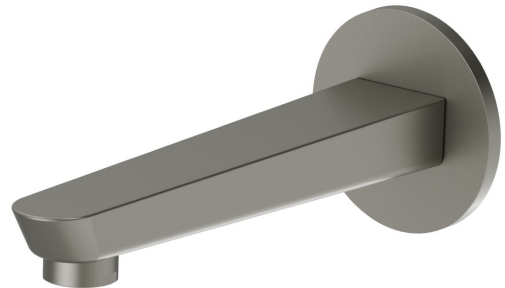

O'RAMA

68487.M0.070

Wall spout for bath group with 1/2" connection - finish
Titanium Satin

L=190 mm. Ø70

FEATURES

Material	Brass
Installation	Wall mounted

TECHNICAL DRAWING

O'RAMA

68487.M0.070

Wall spout for bath group with 1/2" connection - finish Titanium Satin

AVAILABLE FINISHES

M0.070

Titanium Satin

01.093

finish Matt Black

21.018

finish Chrome

61.020

finish PVD Glossy Gold

M0.071

finish Gold Satin

M0.072

finish Copper Satin

M0.075

finish Copper Glossy