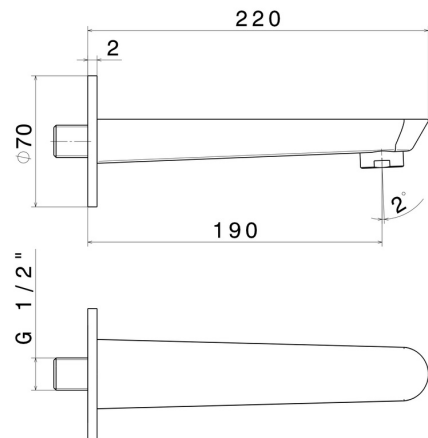

O'RAMA

68487.M0.071

Wall spout for bath group with 1/2" connection - finish Gold Satin

L=190 mm. Ø70

FEATURES

Material	Brass
Installation	Wall mounted

TECHNICAL DRAWING

O'RAMA

68487.M0.071

Wall spout for bath group with 1/2" connection - finish Gold Satin

AVAILABLE FINISHES

M0.071

Gold Satin

01.093

finish Matt Black

21.018