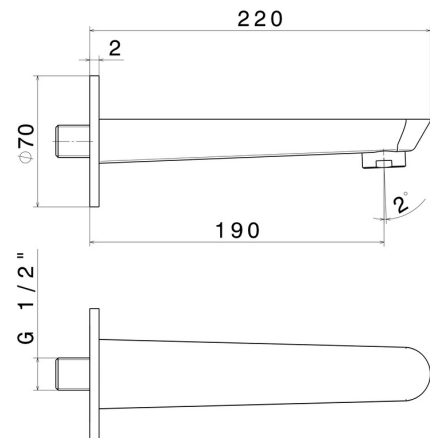

O'RAMA

68487.M0.072

Wall spout for bath group with 1/2" connection - finish Copper Satin

L=190 mm. Ø70

FEATURES

Material	Brass
Installation	Wall mounted

TECHNICAL DRAWING

O'RAMA

68487.M0.072

Wall spout for bath group with 1/2" connection - finish Copper Satin

AVAILABLE FINISHES

M0.072

Copper Satin

01.093

finish Matt Black

21.018