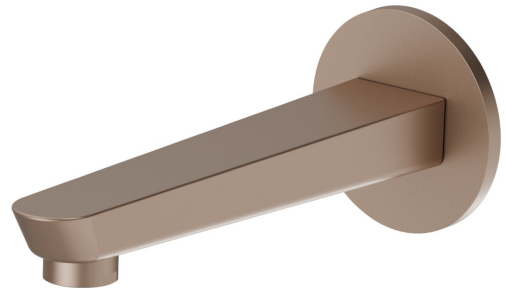

O'RAMA

68487.M0.072

Wall spout for bath group with 1/2" connection - finish Copper Satin

L=190 mm. Ø70

FEATURES

Material	Brass
Installation	Wall mounted

TECHNICAL DRAWING

O'RAMA

68487.M0.072

Wall spout for bath group with 1/2" connection - finish Copper Satin

AVAILABLE FINISHES

M0.072

Copper Satin

01.093

finish Matt Black

21.018

finish Chrome

61.020

finish PVD Glossy Gold

M0.070

finish Titanium Satin

M0.071

finish Gold Satin

M0.075

finish Copper Glossy