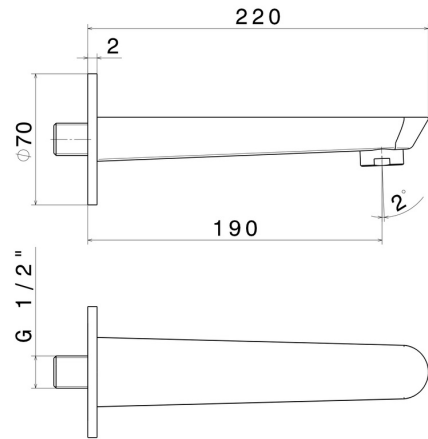

O'RAMA

68487.M0.075

Wall spout for bath group with 1/2" connection - finish Copper Glossy

L=190 mm. Ø70

FEATURES

Material	Brass
Installation	Wall mounted

TECHNICAL DRAWING

AR Preview
try it in your home

More Details
on our [website](#)

O'RAMA

68487.M0.075

Wall spout for bath group with 1/2" connection - finish Copper Glossy

AVAILABLE FINISHES

M0.075

Copper Glossy

01.093