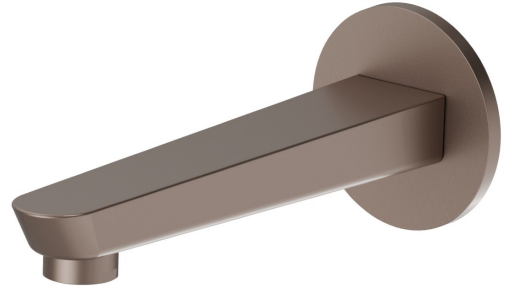

O'RAMA

68487.M0.075

Wall spout for bath group with 1/2" connection - finish Copper Glossy

L=190 mm. Ø70

FEATURES

Material	Brass
Installation	Wall mounted

TECHNICAL DRAWING

AR Preview
try it in your home

More Details
on our [website](#)

O'RAMA

68487.M0.075

Wall spout for bath group with 1/2" connection - finish Copper Glossy

AVAILABLE FINISHES

M0.075

Copper Glossy

01.093

finish Matt Black

21.018

finish Chrome

61.020

finish PVD Glossy Gold

M0.070

finish Titanium Satin

M0.071