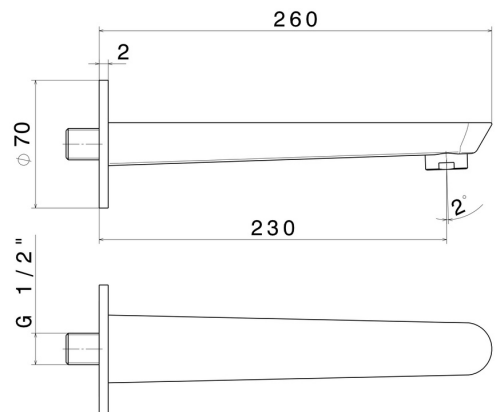

# O'RAMA

**68488.01.093**

Wall spout for bath group with 1/2" connection - finish Matt Black

L=230 mm. Ø70

## FEATURES

Material	<b>Brass</b>
Installation	<b>Wall mounted</b>

## TECHNICAL DRAWING

**O'RAMA**

**68488.01.093**

Wall spout for bath group with 1/2" connection - finish Matt Black

**AVAILABLE FINISHES**

---

**01.093**

Matt Black