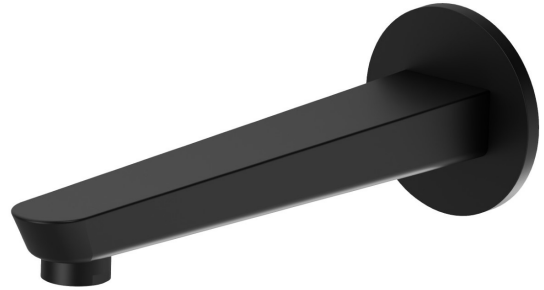

# O'RAMA

**68488.01.093**

Wall spout for bath group with 1/2" connection - finish Matt Black

L=230 mm. Ø70

## FEATURES

Material	<b>Brass</b>
Installation	<b>Wall mounted</b>

## TECHNICAL DRAWING

**O'RAMA**

**68488.01.093**

Wall spout for bath group with 1/2" connection - finish Matt Black

**AVAILABLE FINISHES**

---

**01.093**

Matt Black