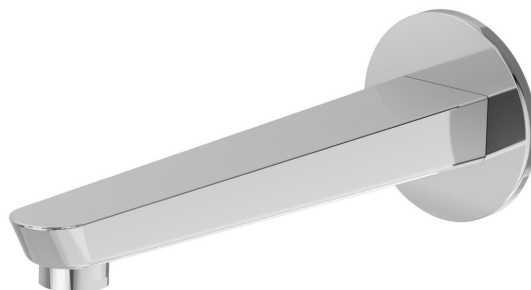

O'RAMA

68488.21.018

Wall spout for bath group with 1/2" connection - finish Chrome

L=230 mm. Ø70

Chrome

FEATURES

Material

Brass

Installation

Wall mounted

TECHNICAL DRAWING

O'RAMA
68488.21.018

Wall spout for bath group with 1/2" connection - finish Chrome

AVAILABLE FINISHES

21.018
Chrome

01.093
finish Matt Black

61.020
finish PVD Glossy Gold

M0.070
finish Titanium Satin

M0.071
finish Gold Satin

M0.072
finish Copper Satin

M0.075
finish Copper Glossy