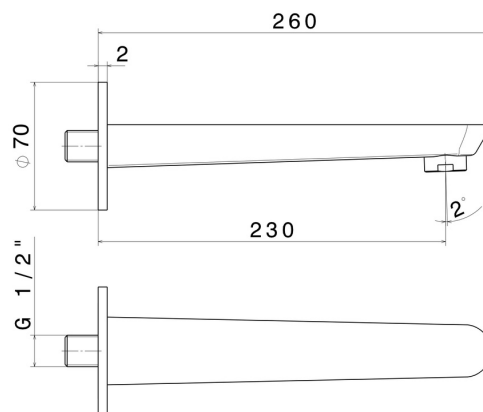

O'RAMA

68488.21.018

Wall spout for bath group with 1/2" connection - finish Chrome

L=230 mm. Ø70

Chrome

FEATURES

Material

Brass

Installation

Wall mounted

TECHNICAL DRAWING

O'RAMA
68488.21.018

Wall spout for bath group with 1/2" connection - finish Chrome

AVAILABLE FINISHES

21.018
Chrome

01.093
finish Matt Black