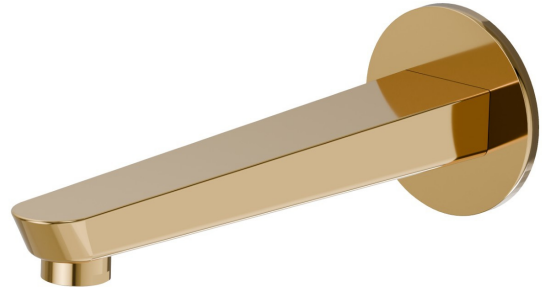

# O'RAMA

**68488.61.020**

Wall spout for bath group with 1/2" connection - finish PVD  
Glossy Gold

L=230 mm. Ø70

PVD Glossy Gold

## FEATURES

Material

**Brass**

Installation

**Wall mounted**

## TECHNICAL DRAWING

**O'RAMA**

**68488.61.020**

Wall spout for bath group with 1/2" connection - finish PVD Glossy Gold

**AVAILABLE FINISHES**

---

**61.020**

PVD Glossy Gold

**M0.072**

finish Copper Satin

**M0.075**

finish Copper Glossy