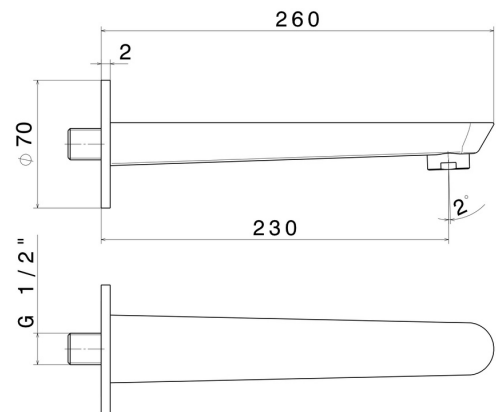

# O'RAMA

**68488.61.020**

Wall spout for bath group with 1/2" connection - finish PVD  
Glossy Gold

L=230 mm. Ø70

PVD Glossy Gold

## FEATURES

Material

**Brass**

Installation

**Wall mounted**

## TECHNICAL DRAWING

**O'RAMA**

**68488.61.020**

Wall spout for bath group with 1/2" connection - finish PVD Glossy Gold

**AVAILABLE FINISHES**

---

**61.020**

PVD Glossy Gold