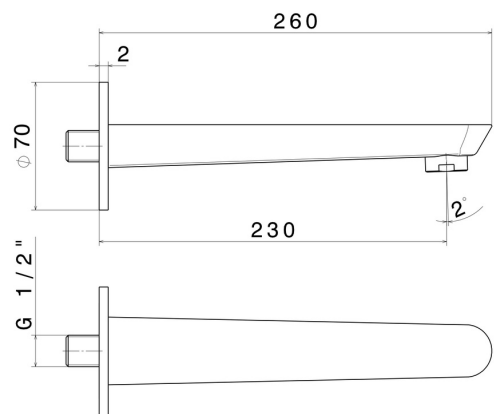

## 68488.M0.070

Wall spout for bath group with 1/2" connection - finish  
Titanium Satin

L=230 mm. Ø70

### TECHNICAL DRAWING

---

**O'RAMA**

**68488.M0.070**

Wall spout for bath group with 1/2" connection - finish Titanium Satin

**AVAILABLE FINISHES**

---

**M0.070**