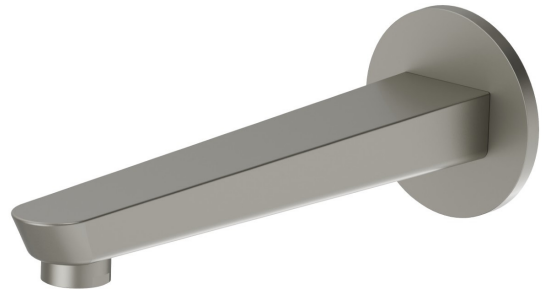

## 68488.M0.070

Wall spout for bath group with 1/2" connection - finish  
Titanium Satin

L=230 mm. Ø70

### FEATURES

---

Material	<b>Brass</b>
Installation	<b>Wall mounted</b>

### TECHNICAL DRAWING

---

**O'RAMA**

**68488.M0.070**

Wall spout for bath group with 1/2" connection - finish Titanium Satin

**AVAILABLE FINISHES**

---

**M0.070**