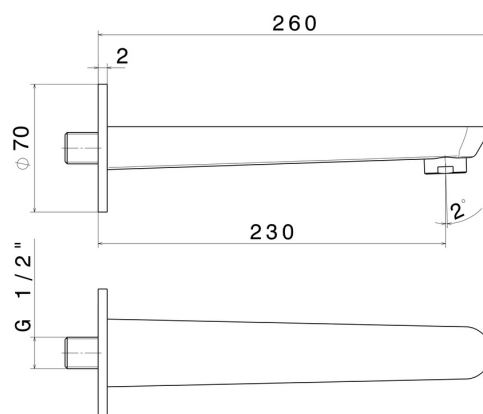

O'RAMA

68488.M0.071

Wall spout for bath group with 1/2" connection - finish Gold Satin

L=230 mm. Ø70

FEATURES

Material	Brass
Installation	Wall mounted

TECHNICAL DRAWING

O'RAMA

68488.M0.071

Wall spout for bath group with 1/2" connection - finish Gold Satin

AVAILABLE FINISHES

M0.071

Gold Satin

01.093

finish Matt Black

21.018