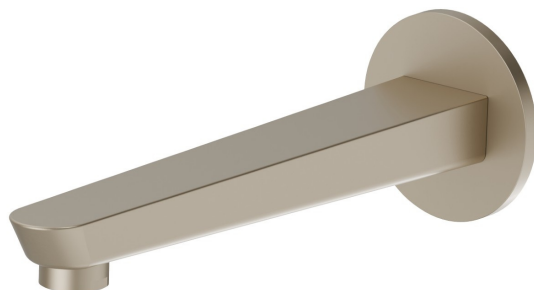

O'RAMA

68488.M0.071

Wall spout for bath group with 1/2" connection - finish Gold Satin

L=230 mm. Ø70

FEATURES

Material	Brass
Installation	Wall mounted

TECHNICAL DRAWING

O'RAMA

68488.M0.071

Wall spout for bath group with 1/2" connection - finish Gold Satin

AVAILABLE FINISHES

M0.071

Gold Satin

01.093

finish Matt Black

21.018

finish Chrome

61.020

finish PVD Glossy Gold

M0.070

finish Titanium Satin

M0.072

finish Copper Satin

M0.075

finish Copper Glossy