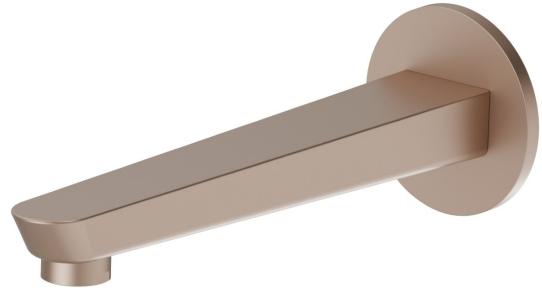

O'RAMA

68488.M0.072

Wall spout for bath group with 1/2" connection - finish Copper Satin

L=230 mm. Ø70

Copper Satin

FEATURES

Material

Brass

Installation

Wall mounted

TECHNICAL DRAWING

O'RAMA

68488.M0.072

Wall spout for bath group with 1/2" connection - finish Copper Satin

AVAILABLE FINISHES

M0.072

Copper Satin

01.093

finish Matt Black

21.018

finish Chrome

61.020

finish PVD Glossy Gold

M0.070

finish Titanium Satin

M0.071

finish Gold Satin

M0.075

finish Copper Glossy