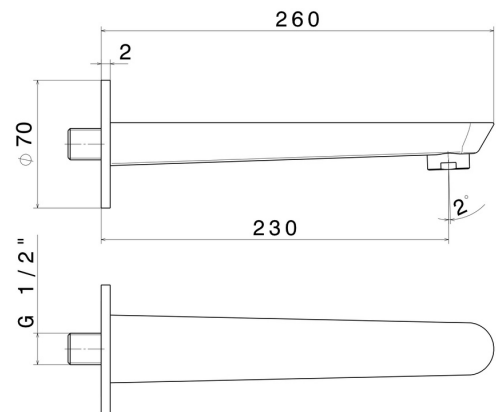

O'RAMA

68488.M0.072

Wall spout for bath group with 1/2" connection - finish Copper Satin

L=230 mm. Ø70

Copper Satin

FEATURES

Material

Brass

Installation

Wall mounted

TECHNICAL DRAWING

O'RAMA

68488.M0.072

Wall spout for bath group with 1/2" connection - finish Copper Satin

AVAILABLE FINISHES

M0.072