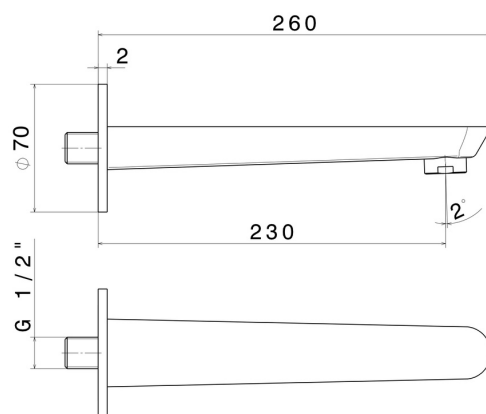

# O'RAMA

**68488.M0.075**

Wall spout for bath group with 1/2" connection - finish Copper Glossy

L=230 mm. Ø70

## TECHNICAL DRAWING

**O'RAMA**

**68488.M0.075**

Wall spout for bath group with 1/2" connection - finish Copper Glossy

**AVAILABLE FINISHES**

---

**M0.075**

Copper Glossy