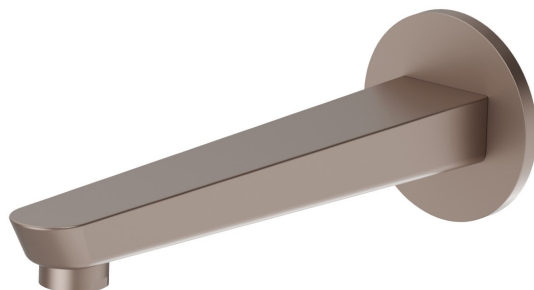

# O'RAMA

**68488.M0.075**

Wall spout for bath group with 1/2" connection - finish Copper Glossy

L=230 mm. Ø70

## FEATURES

|              |                     |
|--------------|---------------------|
| Material     | <b>Brass</b>        |
| Installation | <b>Wall mounted</b> |

## TECHNICAL DRAWING

**O'RAMA**

**68488.M0.075**

Wall spout for bath group with 1/2" connection - finish Copper Glossy

**AVAILABLE FINISHES**

---

**M0.075**

Copper Glossy