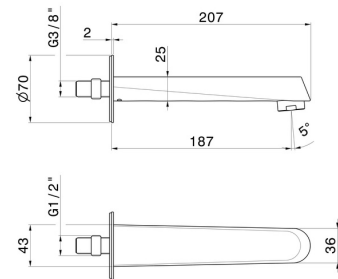

# NIO

**68987.01.093**

Wall spout for bath group with 1/2" connection - finish Matt Black

ø70. L=187 mm

## FEATURES

Material	<b>Brass</b>
Installation	<b>Wall mounted</b>

## TECHNICAL DRAWING

**NIO**

**68987.01.093**

Wall spout for bath group with 1/2" connection - finish Matt Black

**AVAILABLE FINISHES**

---

**01.093**

Matt Black