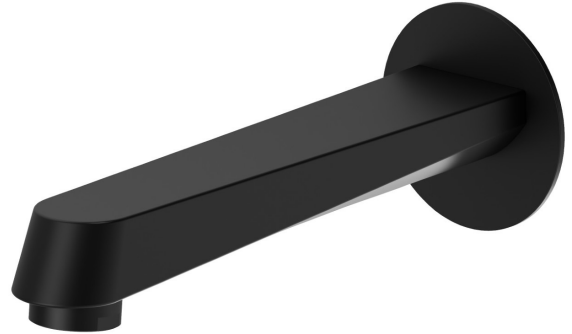

# NIO

**68987.01.093**

Wall spout for bath group with 1/2" connection - finish Matt Black

ø70. L=187 mm

## FEATURES

Material	<b>Brass</b>
Installation	<b>Wall mounted</b>

## TECHNICAL DRAWING

**NIO**

**68987.01.093**

Wall spout for bath group with 1/2" connection - finish Matt Black

**AVAILABLE FINISHES**

---

**01.093**

Matt Black