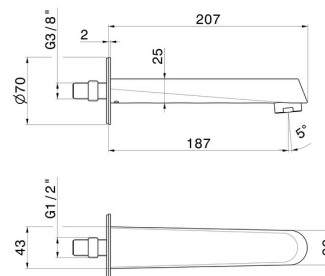

# NIO

**68987.21.018**

Wall spout for bath group with 1/2" connection - finish  
Chrome

ø70. L=187 mm

Chrome

## FEATURES

Material

**Brass**

Installation

**Wall mounted**

## TECHNICAL DRAWING

**NIO**

**68987.21.018**

Wall spout for bath group with 1/2" connection - finish Chrome

**AVAILABLE FINISHES**

---

**21.018**

Chrome