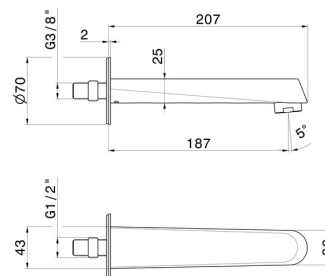

NIO

68987.59.066

Wall spout for bath group with 1/2" connection - finish PVD
Brushed steel

ø70. L=187 mm

PVD Brushed steel

FEATURES

Material
Installation

Brass
Wall mounted

TECHNICAL DRAWING

NIO

68987.59.066

Wall spout for bath group with 1/2" connection - finish PVD Brushed steel

AVAILABLE FINISHES

59.066

PVD Brushed steel

01.093