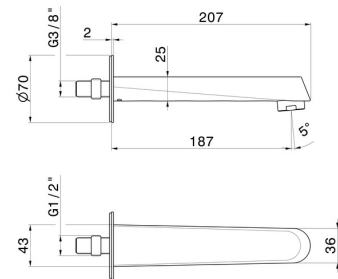

NIO

68987.59.097

Wall spout for bath group with 1/2" connection - finish PVD
Brushed Gold

ø70. L=187 mm

PVD Brushed Gold

FEATURES

Material	Brass
Installation	Wall mounted

TECHNICAL DRAWING

NIO

68987.59.097

Wall spout for bath group with 1/2" connection - finish PVD Brushed Gold

AVAILABLE FINISHES

59.097

PVD Brushed Gold

01.093

finish Matt Black

21.018

finish Chrome

59.066

finish PVD Brushed steel