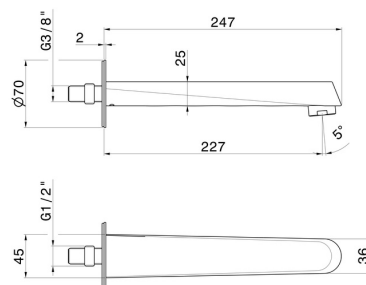

# NIO

**68988.01.093**

Wall spout for bath group with 1/2" connection - finish Matt Black

ø70. L=227 mm

## FEATURES

Material	<b>Brass</b>
Installation	<b>Wall mounted</b>

## TECHNICAL DRAWING

**NIO**

**68988.01.093**

Wall spout for bath group with 1/2" connection - finish Matt Black

**AVAILABLE FINISHES**

---

**01.093**

Matt Black