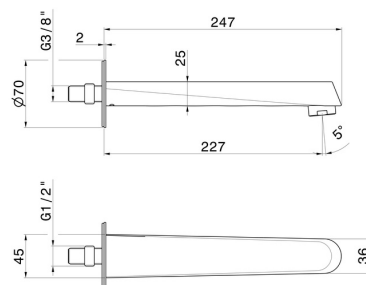

# NIO

**68988.21.018**

Wall spout for bath group with 1/2" connection - finish Chrome

ø70. L=227 mm

Chrome

## FEATURES

Material

**Brass**

Installation

**Wall mounted**

## TECHNICAL DRAWING

**NIO**

**68988.21.018**

Wall spout for bath group with 1/2" connection - finish Chrome

**AVAILABLE FINISHES**

---

**21.018**

Chrome