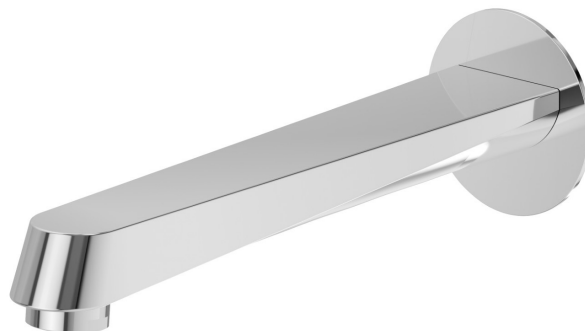

# NIO

**68988.21.018**

Wall spout for bath group with 1/2" connection - finish Chrome

ø70. L=227 mm

Chrome

## FEATURES

Material

**Brass**

Installation

**Wall mounted**

## TECHNICAL DRAWING

**NIO**

**68988.21.018**

Wall spout for bath group with 1/2" connection - finish Chrome

**AVAILABLE FINISHES**

---

**21.018**

Chrome