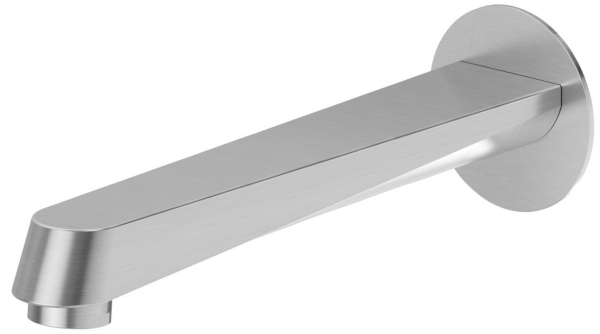

NIO

68988.59.066

Wall spout for bath group with 1/2" connection - finish PVD
Brushed steel

ø70. L=227 mm

PVD Brushed steel

FEATURES

Material

Brass

Installation

Wall mounted

TECHNICAL DRAWING

NIO

68988.59.066

Wall spout for bath group with 1/2" connection - finish PVD Brushed steel

AVAILABLE FINISHES

 **59.066**
PVD Brushed steel

 **01.093**
finish Matt Black

 **21.018**
finish Chrome

 **59.097**
finish PVD Brushed Gold