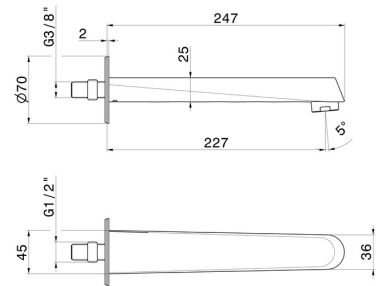

NIO

68988.59.066

Wall spout for bath group with 1/2" connection - finish PVD
Brushed steel

ø70. L=227 mm

PVD Brushed steel

FEATURES

Material

Brass

Installation

Wall mounted

TECHNICAL DRAWING

NIO

68988.59.066

Wall spout for bath group with 1/2" connection - finish PVD Brushed steel

AVAILABLE FINISHES

 **59.066**
PVD Brushed steel