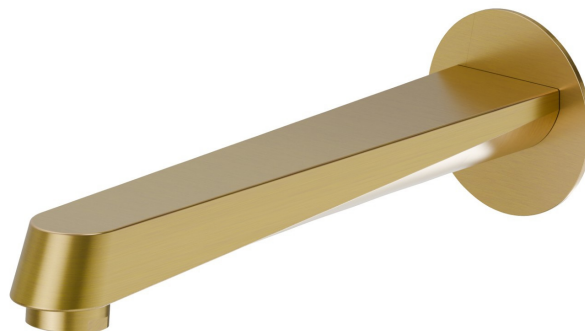

NIO

68988.59.097

Wall spout for bath group with 1/2" connection - finish PVD
Brushed Gold

ø70. L=227 mm

PVD Brushed Gold

FEATURES

Material
Installation

Brass
Wall mounted

TECHNICAL DRAWING

NIO

68988.59.097

Wall spout for bath group with 1/2" connection - finish PVD Brushed Gold

AVAILABLE FINISHES

59.097

PVD Brushed Gold

01.093

finish Matt Black

21.018

finish Chrome

59.066

finish PVD Brushed steel