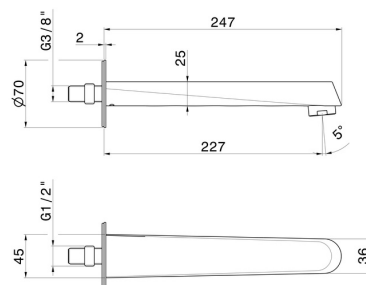

NIO

68988.59.097

Wall spout for bath group with 1/2" connection - finish PVD
Brushed Gold

ø70. L=227 mm

PVD Brushed Gold

FEATURES

Material
Installation

Brass
Wall mounted

TECHNICAL DRAWING

NIO

68988.59.097

Wall spout for bath group with 1/2" connection - finish PVD Brushed Gold

AVAILABLE FINISHES

59.097

PVD Brushed Gold

01.093