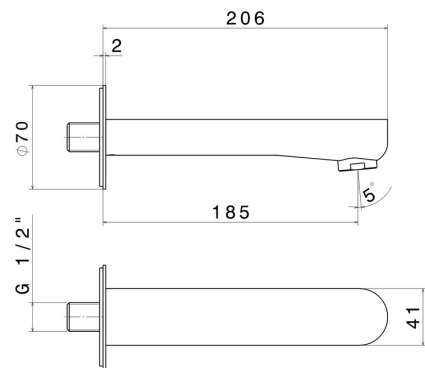

LINFA II

69487.01.014

Wall spout for bath group with 1/2" connection - finish Matt White

L=185 mm. Ø70

FEATURES

Material	Brass
Installation	Wall mounted
Hole type	Single hole

TECHNICAL DRAWING

LINFA II

69487.01.014

Wall spout for bath group with 1/2" connection - finish Matt White

AVAILABLE FINISHES

01.014

Matt White

01.093

finish Matt Black

21.018