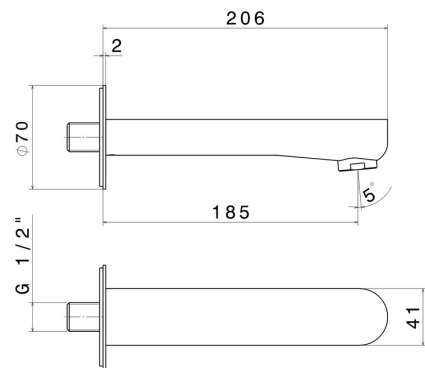

LINFA II

69487.01.093

Wall spout for bath group with 1/2" connection - finish Matt Black

L=185 mm. Ø70

FEATURES

| | |
|--------------|---------------------|
| Material | Brass |
| Installation | Wall mounted |
| Hole type | Single hole |

TECHNICAL DRAWING

LINFA II

69487.01.093

Wall spout for bath group with 1/2" connection - finish Matt Black

AVAILABLE FINISHES

01.093

Matt Black

01.014