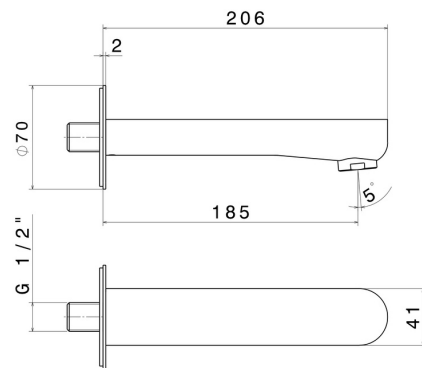

LINFA II

69487.21.018

Wall spout for bath group with 1/2" connection - finish Chrome

L=185 mm. Ø70

Chrome

FEATURES

Material	Brass
Installation	Wall mounted
Hole type	Single hole

TECHNICAL DRAWING

LINFA II

69487.21.018

Wall spout for bath group with 1/2" connection - finish Chrome

AVAILABLE FINISHES

21.018

Chrome

01.014

finish Matt White