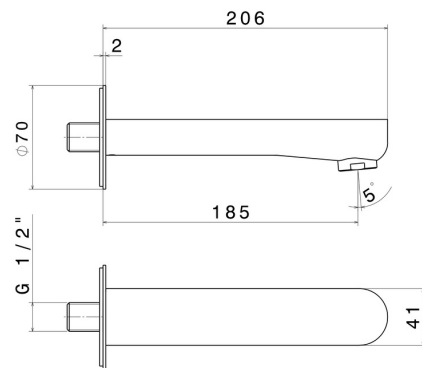

LINFA II

69487.M0.070

Wall spout for bath group with 1/2" connection - finish
Titanium Satin

L=185 mm. Ø70

FEATURES

Material	Brass
Installation	Wall mounted
Hole type	Single hole

TECHNICAL DRAWING

LINFA II

69487.M0.070

Wall spout for bath group with 1/2" connection - finish Titanium Satin

AVAILABLE FINISHES

 **M0.070**
Titanium Satin

 **01.014**
finish Matt White

 **01.093**
finish Matt Black

 **21.018**
finish Chrome