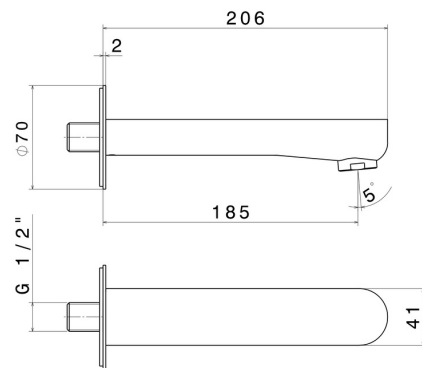

LINFA II

69487.M0.071

Wall spout for bath group with 1/2" connection - finish Gold Satin

L=185 mm. Ø70

FEATURES

| | |
|--------------|---------------------|
| Material | Brass |
| Installation | Wall mounted |
| Hole type | Single hole |

TECHNICAL DRAWING

LINFA II

69487.M0.071

Wall spout for bath group with 1/2" connection - finish Gold Satin

AVAILABLE FINISHES

M0.071

Gold Satin

01.014