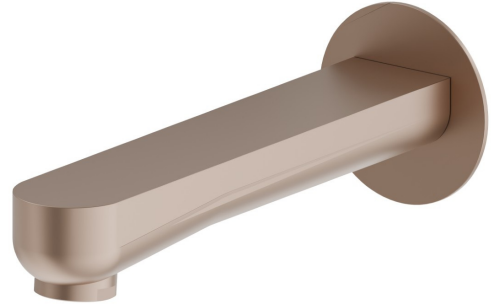

# LINFA II

**69487.M0.072**

Wall spout for bath group with 1/2" connection - finish Copper Satin

L=185 mm. Ø70

Copper Satin

## FEATURES

Material	<b>Brass</b>
Installation	<b>Wall mounted</b>
Hole type	<b>Single hole</b>

## TECHNICAL DRAWING

**LINFA II**

**69487.M0.072**

Wall spout for bath group with 1/2" connection - finish Copper Satin

**AVAILABLE FINISHES**

---

**M0.072**

Copper Satin

**M0.071**

finish Gold Satin

**M0.075**

finish Copper Glossy