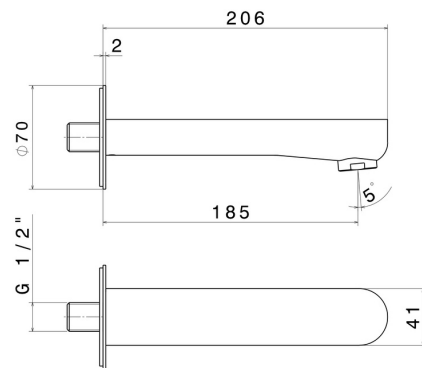

# LINFA II

**69487.M0.072**

Wall spout for bath group with 1/2" connection - finish Copper Satin

L=185 mm. Ø70

Copper Satin

## FEATURES

Material	<b>Brass</b>
Installation	<b>Wall mounted</b>
Hole type	<b>Single hole</b>

## TECHNICAL DRAWING

**LINFA II**

**69487.M0.072**

Wall spout for bath group with 1/2" connection - finish Copper Satin

**AVAILABLE FINISHES**

---

**M0.072**

Copper Satin