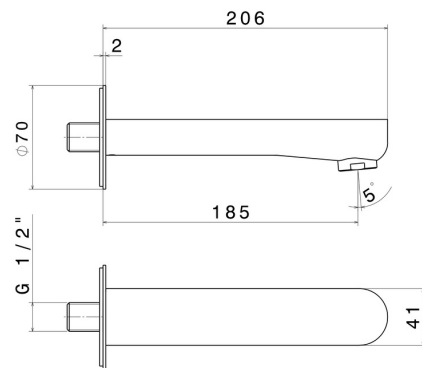

# LINFA II

**69487.M0.075**

Wall spout for bath group with 1/2" connection - finish Copper Glossy

L=185 mm. Ø70

## FEATURES

Material	<b>Brass</b>
Installation	<b>Wall mounted</b>
Hole type	<b>Single hole</b>

## TECHNICAL DRAWING

**LINFA II**

**69487.M0.075**

Wall spout for bath group with 1/2" connection - finish Copper Glossy

**AVAILABLE FINISHES**

---

 **M0.075**  
Copper Glossy

 **01.014**  
finish Matt White