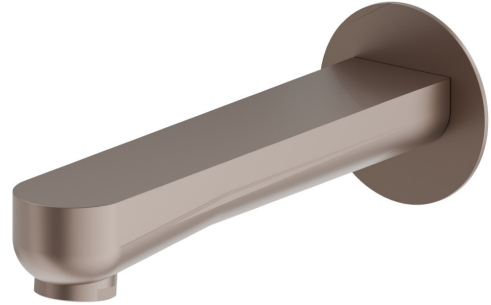

# LINFA II

**69487.M0.075**

Wall spout for bath group with 1/2" connection - finish Copper Glossy

L=185 mm. Ø70

## FEATURES

Material	<b>Brass</b>
Installation	<b>Wall mounted</b>
Hole type	<b>Single hole</b>

## TECHNICAL DRAWING

**LINFA II**

**69487.M0.075**

Wall spout for bath group with 1/2" connection - finish Copper Glossy

**AVAILABLE FINISHES**

---

 **M0.075**  
Copper Glossy

 **01.014**  
finish Matt White