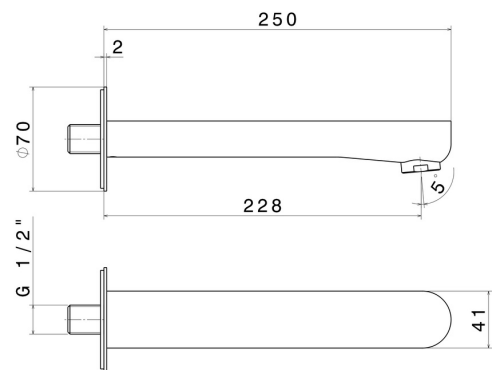

# LINFA II

**69488.01.014**

Wall spout for bath group with 1/2" connection - finish Matt White

L=228 mm. Ø70

## FEATURES

Material	<b>Brass</b>
Installation	<b>Wall mounted</b>
Hole type	<b>Single hole</b>

## TECHNICAL DRAWING

**LINFA II**

**69488.01.014**

Wall spout for bath group with 1/2" connection - finish Matt White

**AVAILABLE FINISHES**

---

**01.014**

Matt White