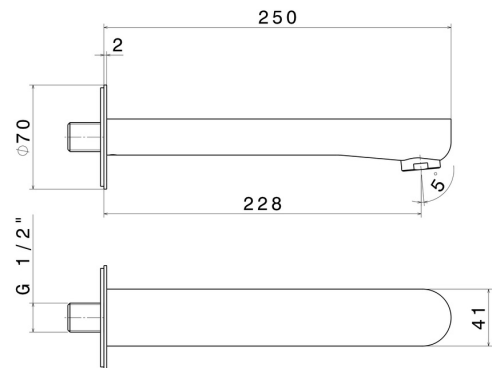

LINFA II

69488.01.093

Wall spout for bath group with 1/2" connection - finish Matt Black

L=228 mm. Ø70

FEATURES

Material	Brass
Installation	Wall mounted
Hole type	Single hole

TECHNICAL DRAWING

LINFA II

69488.01.093

Wall spout for bath group with 1/2" connection - finish Matt Black

AVAILABLE FINISHES

01.093

Matt Black

01.014

finish Matt White

21.018