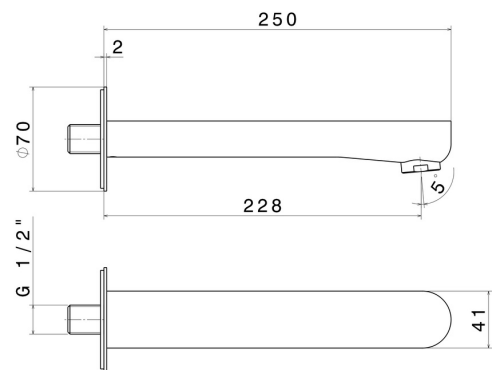

# LINFA II

**69488.21.018**

Wall spout for bath group with 1/2" connection - finish Chrome

L=228 mm. Ø70

Chrome

## FEATURES

Material	<b>Brass</b>
Installation	<b>Wall mounted</b>
Hole type	<b>Single hole</b>

## TECHNICAL DRAWING

**LINFA II**

**69488.21.018**

Wall spout for bath group with 1/2" connection - finish Chrome

**AVAILABLE FINISHES**

---

**21.018**

Chrome