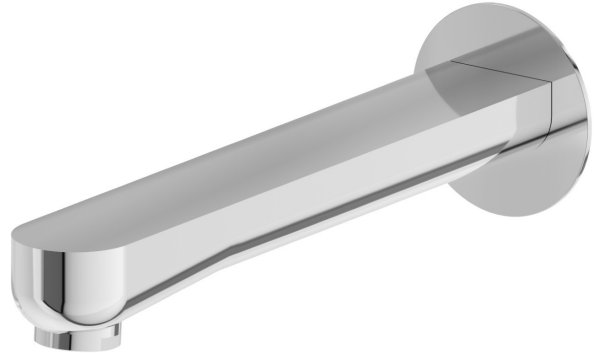

# LINFA II

**69488.21.018**

Wall spout for bath group with 1/2" connection - finish Chrome

L=228 mm. Ø70

Chrome

## FEATURES

Material	<b>Brass</b>
Installation	<b>Wall mounted</b>
Hole type	<b>Single hole</b>

## TECHNICAL DRAWING

**LINFA II**

**69488.21.018**

Wall spout for bath group with 1/2" connection - finish Chrome

**AVAILABLE FINISHES**

---

**21.018**

Chrome