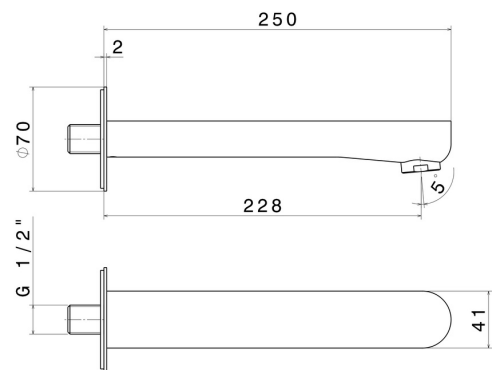

LINFA II

69488.M0.070

Wall spout for bath group with 1/2" connection - finish
Titanium Satin

L=228 mm. Ø70

FEATURES

Material	Brass
Installation	Wall mounted
Hole type	Single hole

TECHNICAL DRAWING

LINFA II

69488.MO.070

Wall spout for bath group with 1/2" connection - finish Titanium Satin

AVAILABLE FINISHES

 **MO.070**
Titanium Satin

 **01.014**
finish Matt White

 **01.093**
finish Matt Black

 **21.018**
finish Chrome