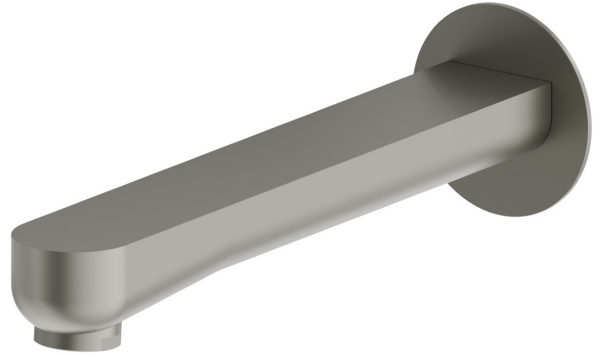

LINFA II

69488.M0.070

Wall spout for bath group with 1/2" connection - finish
Titanium Satin

L=228 mm. Ø70

FEATURES

Material	Brass
Installation	Wall mounted
Hole type	Single hole

TECHNICAL DRAWING

LINFA II

69488.MO.070

Wall spout for bath group with 1/2" connection - finish Titanium Satin

AVAILABLE FINISHES

 **MO.070**
Titanium Satin

 **01.014**
finish Matt White

 **01.093**
finish Matt Black

 **21.018**
finish Chrome