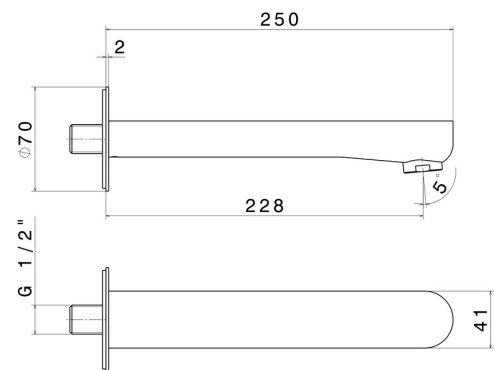

LINFA II

69488.M0.071

Wall spout for bath group with 1/2" connection - finish Gold Satin

L=228 mm. Ø70

Gold Satin

FEATURES

Material	Brass
Installation	Wall mounted
Hole type	Single hole

TECHNICAL DRAWING

LINFA II

69488.MO.071

Wall spout for bath group with 1/2" connection - finish Gold Satin

AVAILABLE FINISHES

MO.071

Gold Satin

01.014

finish Matt White