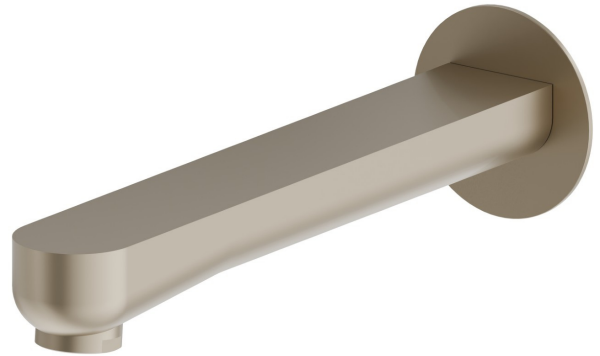

LINFA II

69488.M0.071

Wall spout for bath group with 1/2" connection - finish Gold Satin

L=228 mm. Ø70

Gold Satin

FEATURES

Material	Brass
Installation	Wall mounted
Hole type	Single hole

TECHNICAL DRAWING

LINFA II

69488.MO.071

Wall spout for bath group with 1/2" connection - finish Gold Satin

AVAILABLE FINISHES

MO.071

Gold Satin

01.014

finish Matt White

01.093

finish Matt Black

21.018

finish Chrome

MO.070

finish Titanium Satin

MO.072

finish Copper Satin

MO.075

finish Copper Glossy