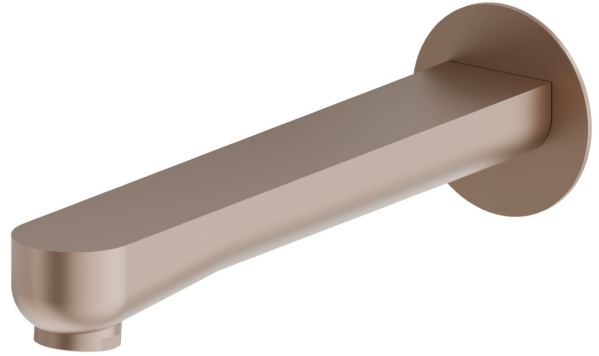

LINFA II

69488.M0.072

Wall spout for bath group with 1/2" connection - finish Copper Satin

L=228 mm. Ø70

FEATURES

Material	Brass
Installation	Wall mounted
Hole type	Single hole

TECHNICAL DRAWING

LINFA II

69488.MO.072

Wall spout for bath group with 1/2" connection - finish Copper Satin

AVAILABLE FINISHES

MO.072

Copper Satin

01.014

finish Matt White

01.093

finish Matt Black

21.018

finish Chrome

MO.070

finish Titanium Satin

MO.071

finish Gold Satin

MO.075

finish Copper Glossy