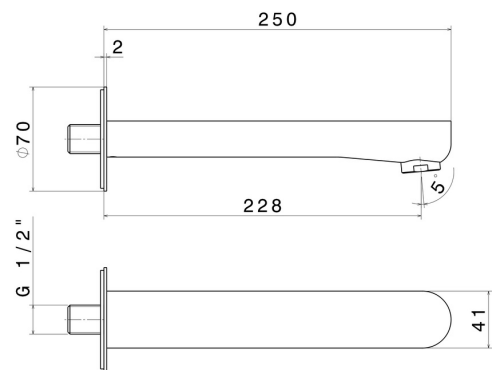

LINFA II

69488.M0.072

Wall spout for bath group with 1/2" connection - finish Copper Satin

L=228 mm. Ø70

FEATURES

Material	Brass
Installation	Wall mounted
Hole type	Single hole

TECHNICAL DRAWING

LINFA II

69488.MO.072

Wall spout for bath group with 1/2" connection - finish Copper Satin

AVAILABLE FINISHES

MO.072

Copper Satin

01.014

finish Matt White

01.093