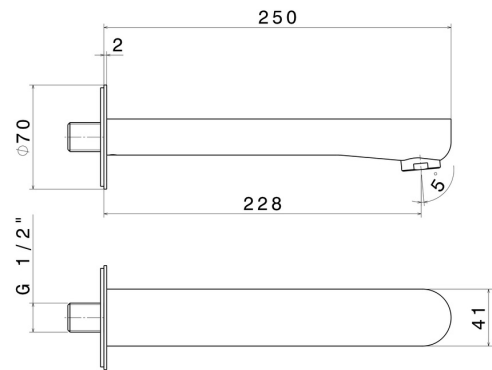

# LINFA II

**69488.M0.075**

Wall spout for bath group with 1/2" connection - finish Copper Glossy

L=228 mm. Ø70

Copper Glossy

## FEATURES

Material	<b>Brass</b>
Installation	<b>Wall mounted</b>
Hole type	<b>Single hole</b>

## TECHNICAL DRAWING

**AR Preview**  
try it in your home

**More Details**  
on our [website](#)

**LINFA II**

**69488.M0.075**

Wall spout for bath group with 1/2" connection - finish Copper Glossy

**AVAILABLE FINISHES**