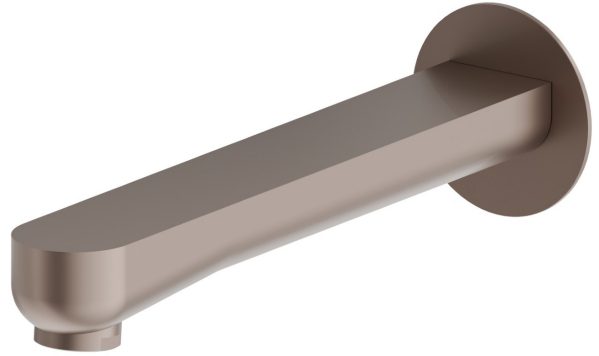

# LINFA II

**69488.M0.075**

Wall spout for bath group with 1/2" connection - finish Copper Glossy

L=228 mm. Ø70

Copper Glossy

## FEATURES

Material	<b>Brass</b>
Installation	<b>Wall mounted</b>
Hole type	<b>Single hole</b>

## TECHNICAL DRAWING

**AR Preview**  
try it in your home

**More Details**  
on our [website](#)

**LINFA II**

**69488.M0.075**

Wall spout for bath group with 1/2" connection - finish Copper Glossy

**AVAILABLE FINISHES**