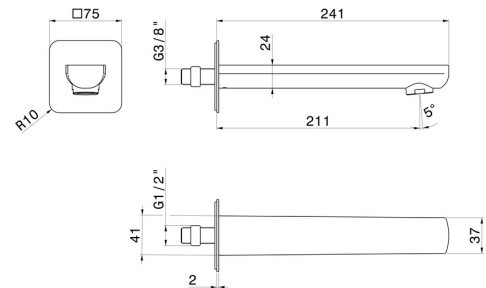

HAKA

72088.01.014

Wall spout for bath group with 1/2" connection - finish Matt White

L=211 mm. Ø75

FEATURES

Material **Brass**
Installation **Wall mounted**

TECHNICAL DRAWING

HAKA

72088.01.014

Wall spout for bath group with 1/2" connection - finish Matt White

AVAILABLE FINISHES

01.014

Matt White

01.093

finish Matt Black

21.018