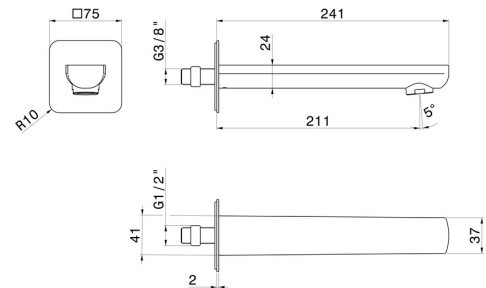

# HAKA

**72088.01.093**

Wall spout for bath group with 1/2" connection - finish Matt Black

L=211 mm. Ø75

## FEATURES

Material	<b>Brass</b>
Installation	<b>Wall mounted</b>

## TECHNICAL DRAWING

**HAKA**

**72088.01.093**

Wall spout for bath group with 1/2" connection - finish Matt Black

**AVAILABLE FINISHES**

---

**01.093**

Matt Black