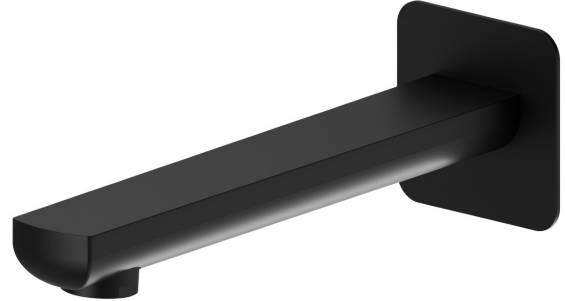

# HAKA

**72088.01.093**

Wall spout for bath group with 1/2" connection - finish Matt Black

L=211 mm. Ø75

## FEATURES

Material	<b>Brass</b>
Installation	<b>Wall mounted</b>

## TECHNICAL DRAWING

**HAKA**

**72088.01.093**

Wall spout for bath group with 1/2" connection - finish Matt Black

**AVAILABLE FINISHES**

---

**01.093**

Matt Black