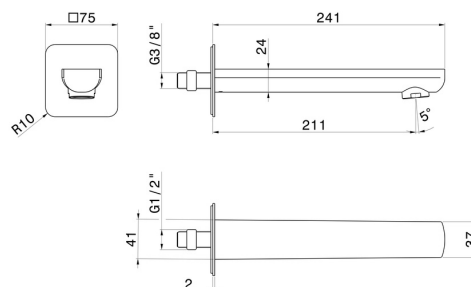

HAKA

72088.21.018

Wall spout for bath group with 1/2" connection - finish Chrome

L=211 mm. Ø75

Chrome

FEATURES

Material

Brass

Installation

Wall mounted

TECHNICAL DRAWING

HAKA

72088.21.018

Wall spout for bath group with 1/2" connection - finish Chrome

AVAILABLE FINISHES

21.018