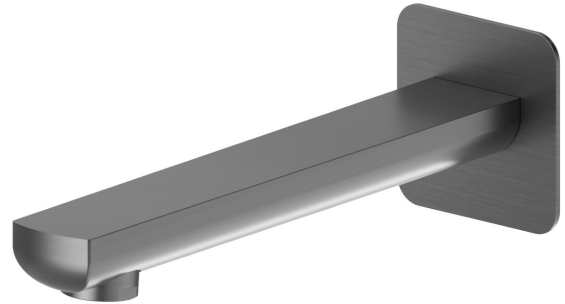

HAKA

72088.59.064

Wall spout for bath group with 1/2" connection - finish PVD
Brushed Gun Metal

L=211 mm. Ø75

PVD Brushed Gun Metal

FEATURES

Material

Brass

Installation

Wall mounted

TECHNICAL DRAWING

HAKA

72088.59.064

Wall spout for bath group with 1/2" connection - finish PVD Brushed Gun Metal

AVAILABLE FINISHES

59.064

PVD Brushed Gun Metal

01.014

finish Matt White

01.093

finish Matt Black

21.018

finish Chrome

59.066