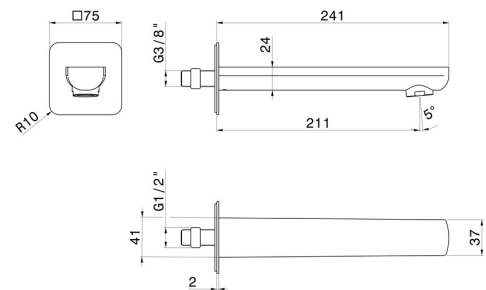

HAKA

72088.59.064

Wall spout for bath group with 1/2" connection - finish PVD
Brushed Gun Metal

L=211 mm. Ø75

PVD Brushed Gun Metal

FEATURES

Material

Brass

Installation

Wall mounted

TECHNICAL DRAWING

HAKA

72088.59.064

Wall spout for bath group with 1/2" connection - finish PVD Brushed Gun Metal

AVAILABLE FINISHES

59.064