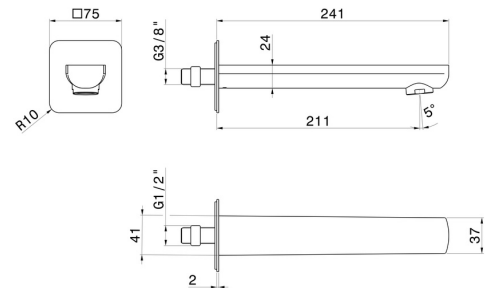

HAKA

72088.59.066

Wall spout for bath group with 1/2" connection - finish PVD
Brushed steel

L=211 mm. Ø75

PVD Brushed steel

FEATURES

Material

Brass

Installation

Wall mounted

TECHNICAL DRAWING

HAKA

72088.59.066

Wall spout for bath group with 1/2" connection - finish PVD Brushed steel

AVAILABLE FINISHES

59.066