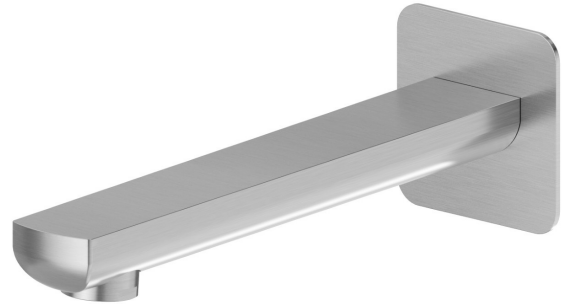

HAKA

72088.59.066

Wall spout for bath group with 1/2" connection - finish PVD
Brushed steel

L=211 mm. Ø75

PVD Brushed steel

FEATURES

Material

Brass

Installation

Wall mounted

TECHNICAL DRAWING

HAKA

72088.59.066

Wall spout for bath group with 1/2" connection - finish PVD Brushed steel

AVAILABLE FINISHES

59.066

PVD Brushed steel

01.014

finish Matt White

01.093

finish Matt Black

21.018

finish Chrome

59.064