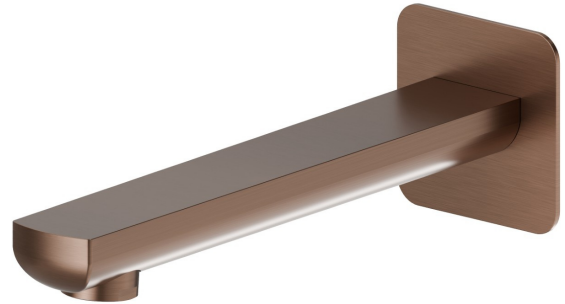

# HAKA

**72088.59.067**

Wall spout for bath group with 1/2" connection - finish PVD  
Brushed Copper Bronze

L=211 mm. Ø75

PVD Brushed Copper Bronze

## FEATURES

Material

**Brass**

Installation

**Wall mounted**

## TECHNICAL DRAWING

**HAKA**

**72088.59.067**

Wall spout for bath group with 1/2" connection - finish PVD Brushed Copper Bronze

**AVAILABLE FINISHES**

---

**59.067**

PVD Brushed Copper Bronze