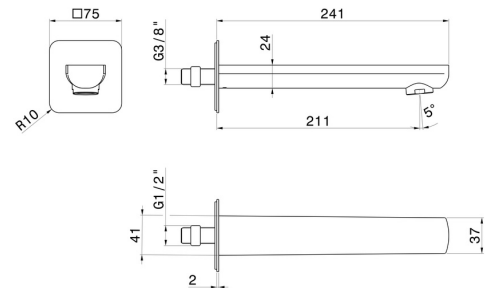

# HAKA

**72088.59.067**

Wall spout for bath group with 1/2" connection - finish PVD  
Brushed Copper Bronze

L=211 mm. Ø75

PVD Brushed Copper Bronze

## FEATURES

Material

**Brass**

Installation

**Wall mounted**

## TECHNICAL DRAWING

**HAKA**

**72088.59.067**

Wall spout for bath group with 1/2" connection - finish PVD Brushed Copper Bronze

**AVAILABLE FINISHES**

---

**59.067**

PVD Brushed Copper Bronze