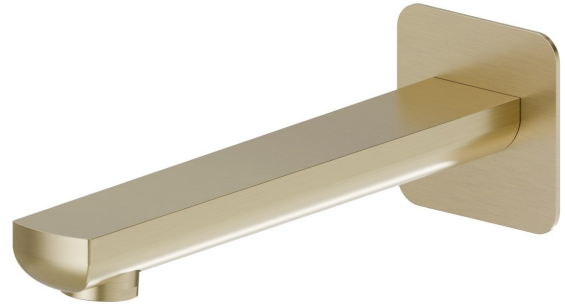

# HAKA

**72088.59.097**

Wall spout for bath group with 1/2" connection - finish PVD Brushed Gold

L=211 mm. Ø75

PVD Brushed Gold

## FEATURES

Material

**Brass**

Installation

**Wall mounted**

## TECHNICAL DRAWING

**HAKA**

**72088.59.097**

Wall spout for bath group with 1/2" connection - finish PVD Brushed Gold

**AVAILABLE FINISHES**

---

**59.097**

PVD Brushed Gold