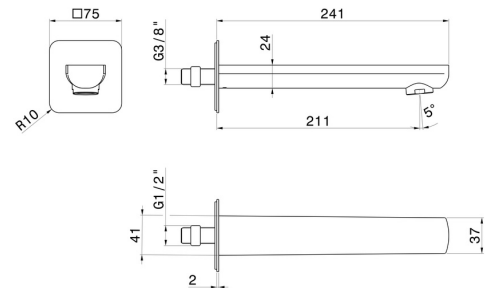

# HAKA

**72088.59.097**

Wall spout for bath group with 1/2" connection - finish PVD Brushed Gold

L=211 mm. Ø75

PVD Brushed Gold

## FEATURES

Material

**Brass**

Installation

**Wall mounted**

## TECHNICAL DRAWING

**HAKA**

**72088.59.097**

Wall spout for bath group with 1/2" connection - finish PVD Brushed Gold

**AVAILABLE FINISHES**

---

**59.097**

PVD Brushed Gold