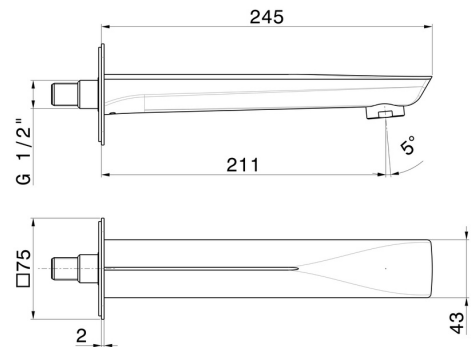

DELTA ZERO

72288.01.014

Wall spout for bath group with 1/2" connection - finish Matt White

L=211 mm

FEATURES

Material	Brass
Installation	Wall mounted

TECHNICAL DRAWING

DELTA ZERO

72288.01.014

Wall spout for bath group with 1/2" connection - finish Matt White

AVAILABLE FINISHES

01.014

Matt White

01.093

finish Matt Black

21.018